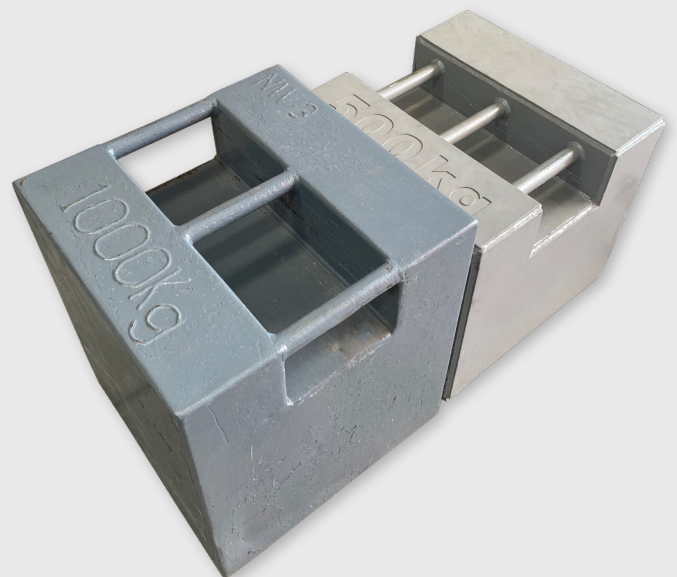

LARGE CAST IRON 500kg - 5000kg